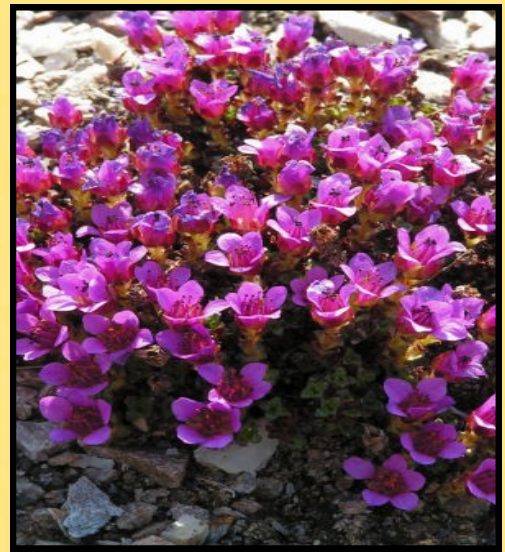

Saxifraga Carpet mix

**Great for rock gardens
and ground cover.
Great interest plant.**

	Total Shade	Mostly Shade (<6hr)	Average (6-8h)	Full Sun (8 hrs +)	Hot
SUN					
WATER	Keep dry	Allow to dry between	Average	Frequently	Keep Wet (Ponds)
FERTILIZER	Feed lightly		Average		Feed often
HEIGHT	Creeper	4-6" tall	8-10"	12-16	24"
SPACING	6" apart	8"	12" apart	18"	24" apart or more
FLOWERING	May	June	July	Aug	Sept